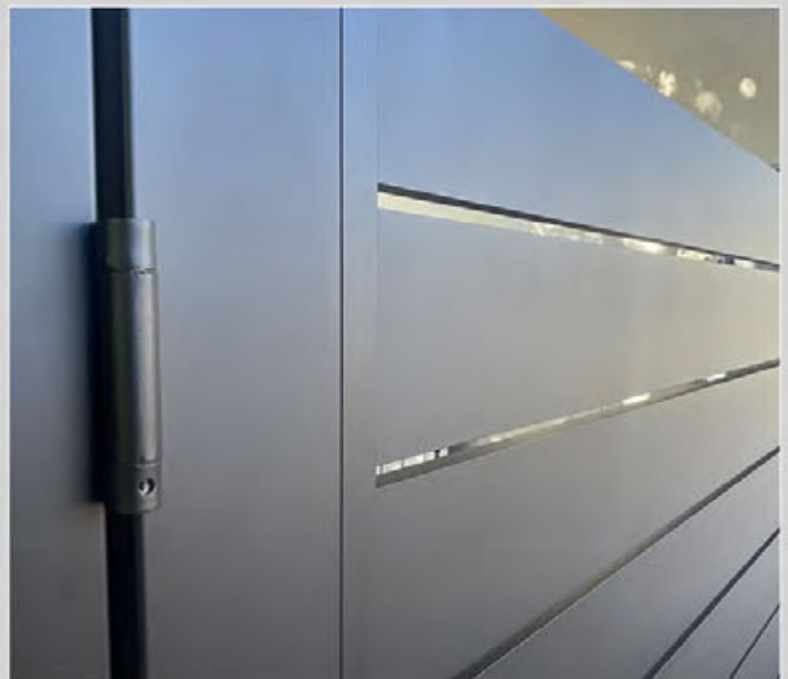

Modern Gates & Fences

PRE-FABRICATED PROFILES

Our pre-fabricated aluminum profiles are perfect for any kind of gate or fence project. Our profiles have an industry leading wall thickness of 2mm, made from aluminum 6061 T6, which gives our gates and fences the highest durability and strength. We finish our aluminum with a premium powder coating process that not only looks beautiful, but will withstand the unique Hawaiian climate.

ENDLESS DESIGNS

We love our gates and fencing so much we have actually installed them in our own homes. It is the first thing visitors see and we believe gates and fencing should be both stunning and strong. Our patented system allows for both. With it's unique horizontal design, our powder-coated aluminum fencing is incredibly light weight and is engineered to be easily customizable, providing our customers with a broad range of elegant designs for full or partial privacy. Available in several colors, we know you will find the perfect combination of style and color for your home!

WALL TOPPER AND GATE

CURB APPEAL

SIDE GATE AND PANELS

SECURITY FENCE AND GATE

GATE ON A SLOPE

WALL TOPPER

PERIMETER FENCE

SIDE GATES