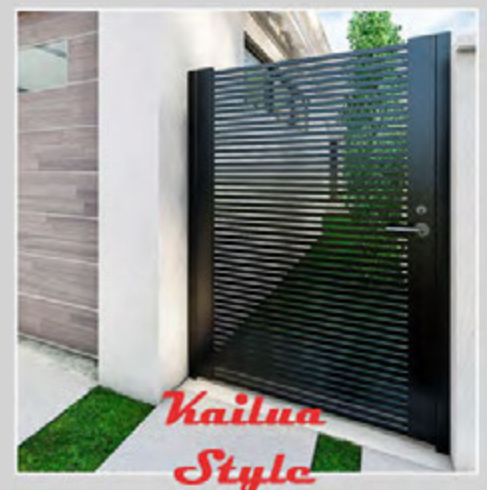

Modern Gates & Fences

PRE-FABRICATED PROFILES

Our pre-fabricated aluminum profiles are perfect for any kind of gate or fence project. Our profiles have an industry leading wall thickness of 2mm, made from aluminum 6061 T6, which gives our gates and fences the highest durability and strength. We finish our aluminum with a premium powder coating process that not only looks beautiful, but will withstand the unique Hawaiian climate.

ENDLESS DESIGNS

We love our gates and fencing so much we have actually installed them in our own homes. It is the first thing visitors see and we believe gates and fencing should be both stunning and strong. Our patented system allows for both. With it's unique horizontal design, our powder-coated aluminum fencing is incredibly light weight and is engineered to be easily customizable, providing our customers with a broad range of elegant designs for full or partial privacy. Available in several colors, we know you will find the perfect combination of style and color for your home!