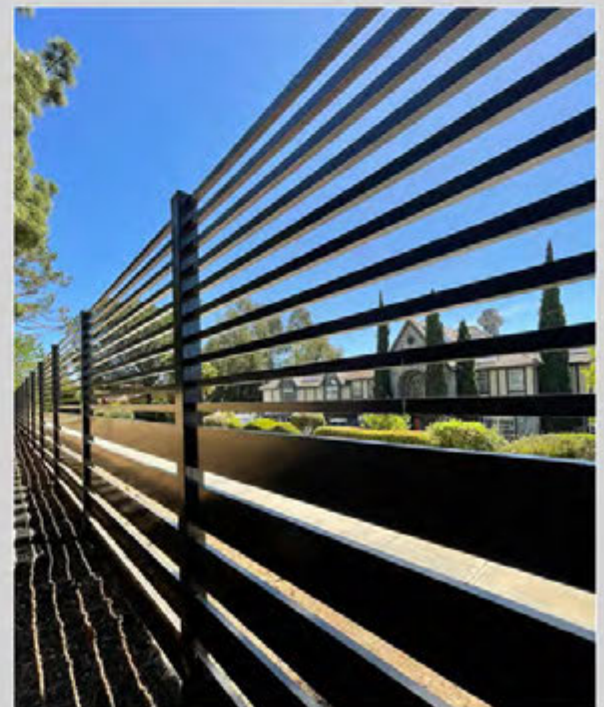

Modern Gates & Fences

PRE-FABRICATED PROFILES

Our pre-fabricated aluminum profiles are perfect for any kind of gate or fence project. Our profiles have an industry leading wall thickness of 2mm, made from aluminum 6061 T6, which gives our gates and fences the highest durability and strength. We finish our aluminum with a premium powder coating process that not only looks beautiful, but will withstand the unique Hawaiian climate.

ENDLESS DESIGNS

We love our gates and fencing so much we have actually installed them in our own homes. It is the first thing visitors see and we believe gates and fencing should be both stunning and strong. Our patented system allows for both. With it's unique horizontal design, our powder-coated aluminum fencing is incredibly light weight and is engineered to be easily customizable, providing our customers with a broad range of elegant designs for full or partial privacy. Available in several colors, we know you will find the perfect combination of style and color for your home!

POOL FENCE

MODERN PATIO RAILING

CURB APPEAL

SIDE YARD GATE

PRIVACY FENCE AND GATE

MODERN SIDE GATES

SIDE MOUNT RAILING

COMMERCIAL FENCE AND GATES

WALL TOPPER AND GATE

CURB APPEAL

SIDE GATE AND PANELS

SECURITY FENCE AND GATE

GATE ON A SLOPE

WALL TOPPER

PERIMETER FENCE

SIDE GATES