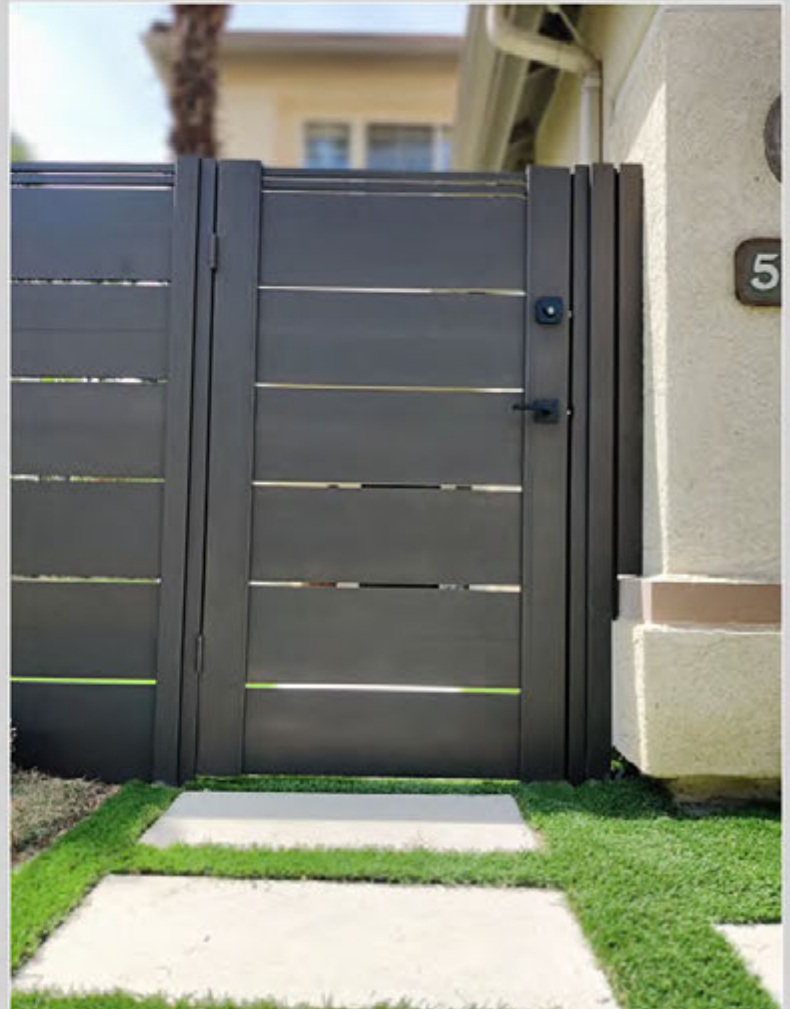

Modern Gates & Fences

PRE-FABRICATED PROFILES

Our pre-fabricated aluminum profiles are perfect for any kind of gate or fence project. Our profiles have an industry leading wall thickness of 2mm, made from aluminum 6061 T6, which gives our gates and fences the highest durability and strength. We finish our aluminum with a premium powder coating process that not only looks beautiful, but will withstand the unique Hawaiian climate.

ENDLESS DESIGNS

We love our gates and fencing so much we have actually installed them in our own homes. It is the first thing visitors see and we believe gates and fencing should be both stunning and strong. Our patented system allows for both. With it's unique horizontal design, our powder-coated aluminum fencing is incredibly light weight and is engineered to be easily customizable, providing our customers with a broad range of elegant designs for full or partial privacy. Available in several colors, we know you will find the perfect combination of style and color for your home!

WALL TOPPER AND GATE

CURB APPEAL

SIDE GATE AND PANELS

SECURITY FENCE AND GATE

GATE ON A SLOPE

WALL TOPPER

PERIMETER FENCE

SIDE GATES

RAILING

PRIVACY SCREEN

ALUMINUM PANELS

MOTORIZED DOUBLE SWING GATES

PRIVACY SCREEN WALL

FULL PRIVACY FENCE

POOL EQUIPMENT ENCLOSURE

DOUBLE SWING GATES