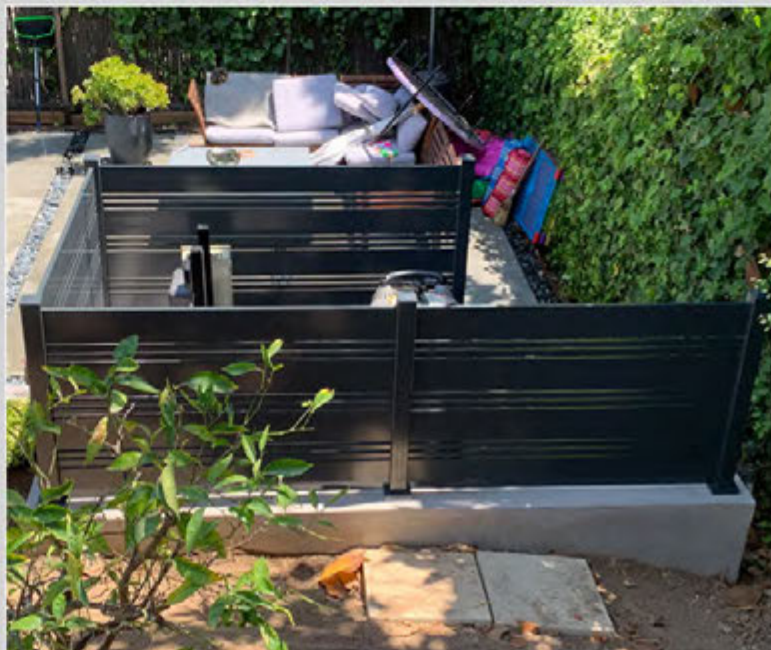

Modern Gates & Fences

PRE-FABRICATED PROFILES

Our pre-fabricated aluminum profiles are perfect for any kind of gate or fence project. Our profiles have an industry leading wall thickness of 2mm, made from aluminum 6061 T6, which gives our gates and fences the highest durability and strength. We finish our aluminum with a premium powder coating process that not only looks beautiful, but will withstand the unique Hawaiian climate.

ENDLESS DESIGNS

We love our gates and fencing so much we have actually installed them in our own homes. It is the first thing visitors see and we believe gates and fencing should be both stunning and strong. Our patented system allows for both. With it's unique horizontal design, our powder-coated aluminum fencing is incredibly light weight and is engineered to be easily customizable, providing our customers with a broad range of elegant designs for full or partial privacy. Available in several colors, we know you will find the perfect combination of style and color for your home!

WALL TOPPER AND GATE

CURB APPEAL

SIDE GATE AND PANELS

SECURITY FENCE AND GATE

GATE ON A SLOPE

WALL TOPPER

PERIMETER FENCE

SIDE GATES

RAILING

PRIVACY SCREEN

ALUMINUM PANELS

MOTORIZED DOUBLE SWING GATES

PRIVACY SCREEN WALL

FULL PRIVACY FENCE

POOL EQUIPMENT ENCLOSURE

DOUBLE SWING GATES