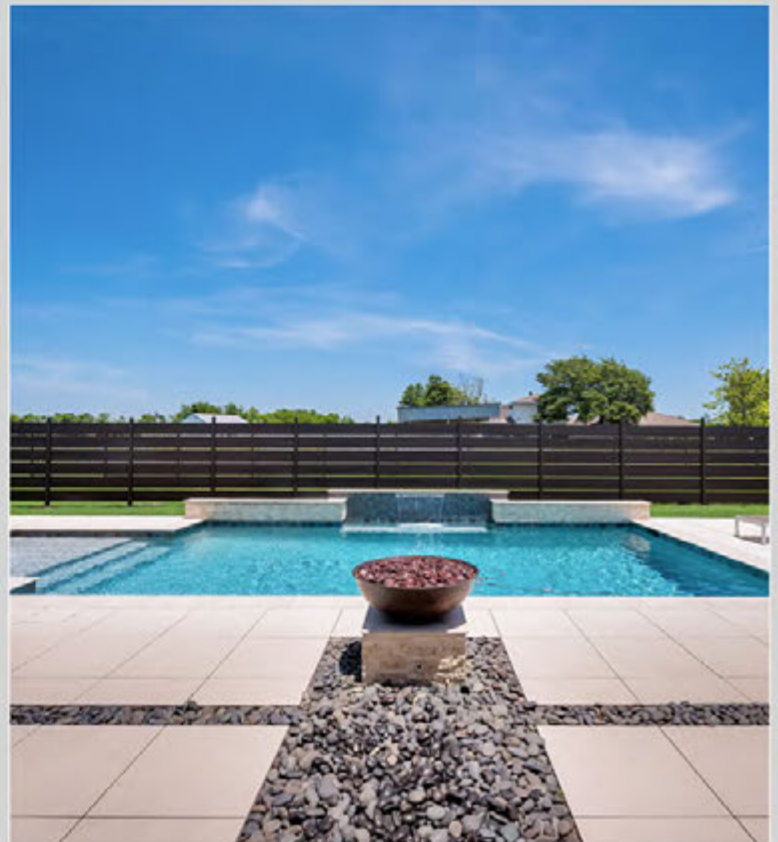

Modern Gates & Fences

PRE-FABRICATED PROFILES

Our pre-fabricated aluminum profiles are perfect for any kind of gate or fence project. Our profiles have an industry leading wall thickness of 2mm, made from aluminum 6061 T6, which gives our gates and fences the highest durability and strength. We finish our aluminum with a premium powder coating process that not only looks beautiful, but will withstand the unique Hawaiian climate.

ENDLESS DESIGNS

We love our gates and fencing so much we have actually installed them in our own homes. It is the first thing visitors see and we believe gates and fencing should be both stunning and strong. Our patented system allows for both. With it's unique horizontal design, our powder-coated aluminum fencing is incredibly light weight and is engineered to be easily customizable, providing our customers with a broad range of elegant designs for full or partial privacy. Available in several colors, we know you will find the perfect combination of style and color for your home!

POOL FENCE

MODERN PATIO RAILING

CURB APPEAL

SIDE YARD GATE

PRIVACY FENCE AND GATE

MODERN SIDE GATES

SIDE MOUNT RAILING

COMMERCIAL FENCE AND GATES