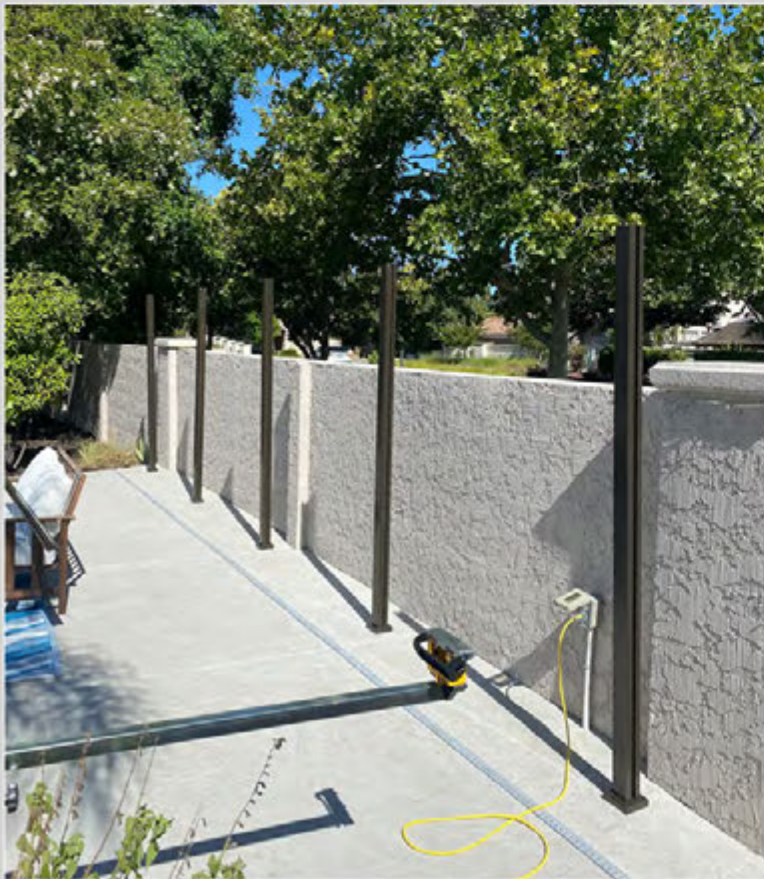

Modern Gates & Fences

PRE-FABRICATED PROFILES

Our pre-fabricated aluminum profiles are perfect for any kind of gate or fence project. Our profiles have an industry leading wall thickness of 2mm, made from aluminum 6061 T6, which gives our gates and fences the highest durability and strength. We finish our aluminum with a premium powder coating process that not only looks beautiful, but will withstand the unique Hawaiian climate.

ENDLESS DESIGNS

We love our gates and fencing so much we have actually installed them in our own homes. It is the first thing visitors see and we believe gates and fencing should be both stunning and strong. Our patented system allows for both. With it's unique horizontal design, our powder-coated aluminum fencing is incredibly light weight and is engineered to be easily customizable, providing our customers with a broad range of elegant designs for full or partial privacy. Available in several colors, we know you will find the perfect combination of style and color for your home!

WALL TOPPER AND GATE

CURB APPEAL

SIDE GATE AND PANELS

SECURITY FENCE AND GATE

GATE ON A SLOPE

WALL TOPPER

PERIMETER FENCE

SIDE GATES

RAILING

PRIVACY SCREEN

ALUMINUM PANELS

MOTORIZED DOUBLE SWING GATES

PRIVACY SCREEN WALL

FULL PRIVACY FENCE

POOL EQUIPMENT ENCLOSURE

DOUBLE SWING GATES