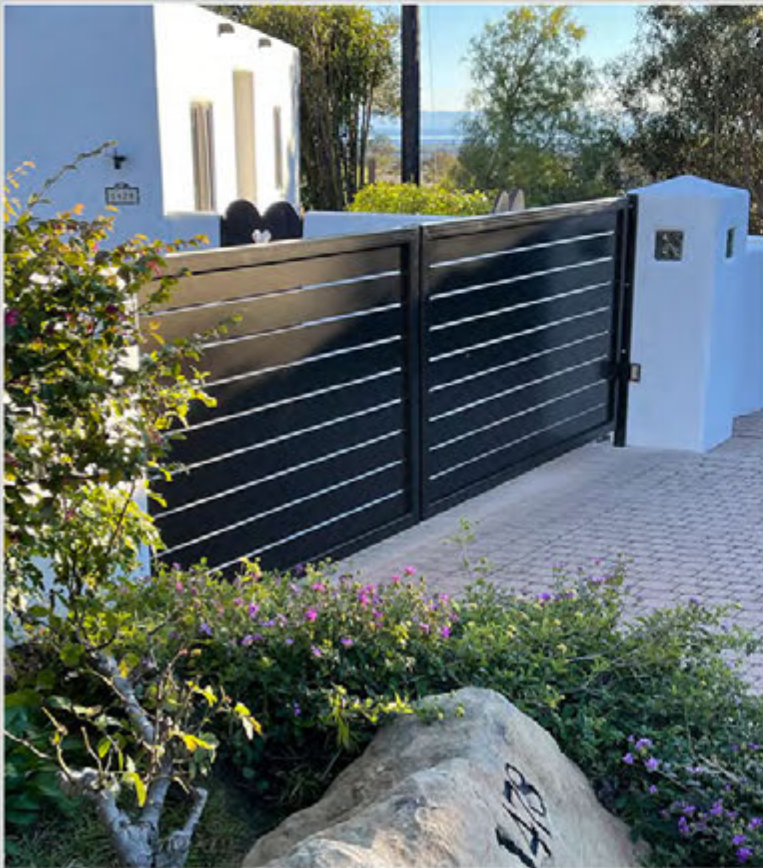

Modern Gates & Fences

PRE-FABRICATED PROFILES

Our pre-fabricated aluminum profiles are perfect for any kind of gate or fence project. Our profiles have an industry leading wall thickness of 2mm, made from aluminum 6061 T6, which gives our gates and fences the highest durability and strength. We finish our aluminum with a premium powder coating process that not only looks beautiful, but will withstand the unique Hawaiian climate.

ENDLESS DESIGNS

We love our gates and fencing so much we have actually installed them in our own homes. It is the first thing visitors see and we believe gates and fencing should be both stunning and strong. Our patented system allows for both. With it's unique horizontal design, our powder-coated aluminum fencing is incredibly light weight and is engineered to be easily customizable, providing our customers with a broad range of elegant designs for full or partial privacy. Available in several colors, we know you will find the perfect combination of style and color for your home!

WALL TOPPER AND GATE

CURB APPEAL

SIDE GATE AND PANELS

SECURITY FENCE AND GATE

GATE ON A SLOPE

WALL TOPPER

PERIMETER FENCE

SIDE GATES

RAILING

PRIVACY SCREEN

ALUMINUM PANELS

MOTORIZED DOUBLE SWING GATES

PRIVACY SCREEN WALL

FULL PRIVACY FENCE

POOL EQUIPMENT ENCLOSURE

DOUBLE SWING GATES