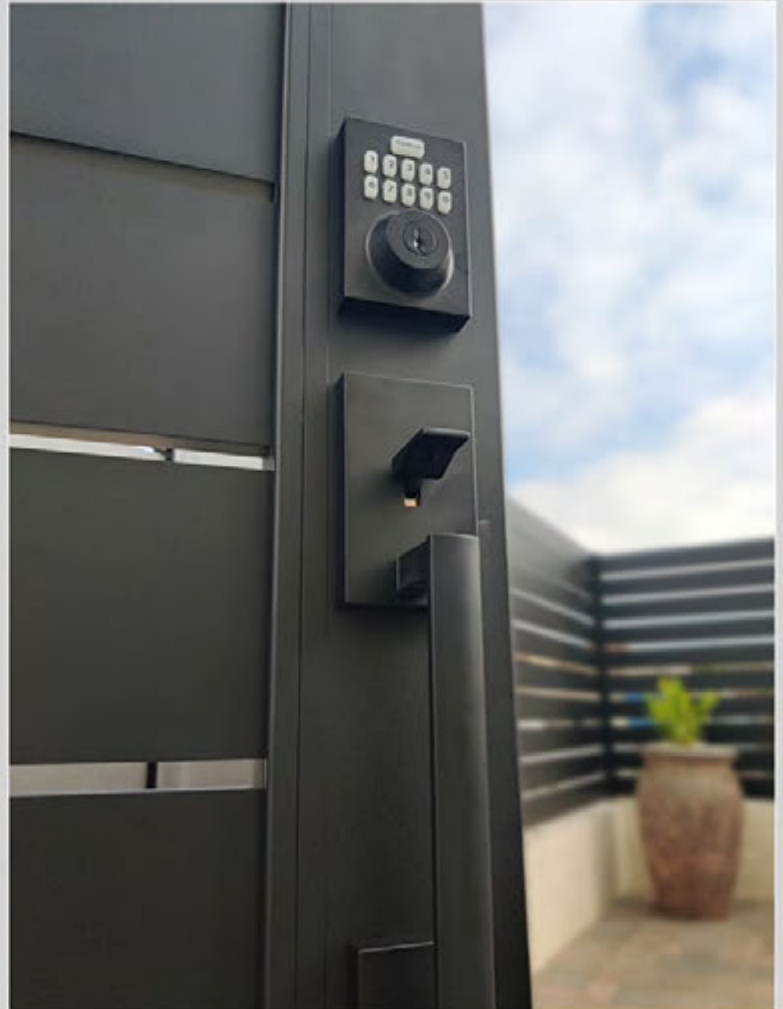

Modern Gates & Fences

PRE-FABRICATED PROFILES

Our pre-fabricated aluminum profiles are perfect for any kind of gate or fence project. Our profiles have an industry leading wall thickness of 2mm, made from aluminum 6061 T6, which gives our gates and fences the highest durability and strength. We finish our aluminum with a premium powder coating process that not only looks beautiful, but will withstand the unique Hawaiian climate.

ENDLESS DESIGNS

We love our gates and fencing so much we have actually installed them in our own homes. It is the first thing visitors see and we believe gates and fencing should be both stunning and strong. Our patented system allows for both. With it's unique horizontal design, our powder-coated aluminum fencing is incredibly light weight and is engineered to be easily customizable, providing our customers with a broad range of elegant designs for full or partial privacy. Available in several colors, we know you will find the perfect combination of style and color for your home!

WALL TOPPER AND GATE

CURB APPEAL

SIDE GATE AND PANELS

SECURITY FENCE AND GATE

GATE ON A SLOPE

WALL TOPPER

PERIMETER FENCE

SIDE GATES

RAILING

PRIVACY SCREEN

ALUMINUM PANELS

MOTORIZED DOUBLE SWING GATES

PRIVACY SCREEN WALL

FULL PRIVACY FENCE

POOL EQUIPMENT ENCLOSURE

DOUBLE SWING GATES