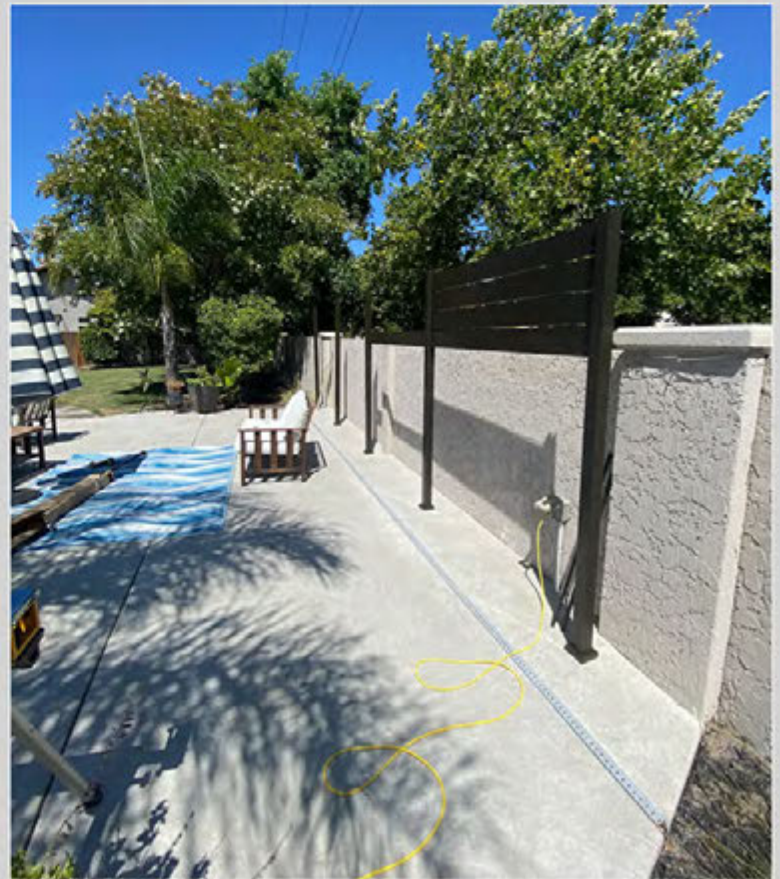

Modern Gates & Fences

PRE-FABRICATED PROFILES

Our pre-fabricated aluminum profiles are perfect for any kind of gate or fence project. Our profiles have an industry leading wall thickness of 2mm, made from aluminum 6061 T6, which gives our gates and fences the highest durability and strength. We finish our aluminum with a premium powder coating process that not only looks beautiful, but will withstand the unique Hawaiian climate.

ENDLESS DESIGNS

We love our gates and fencing so much we have actually installed them in our own homes. It is the first thing visitors see and we believe gates and fencing should be both stunning and strong. Our patented system allows for both. With it's unique horizontal design, our powder-coated aluminum fencing is incredibly light weight and is engineered to be easily customizable, providing our customers with a broad range of elegant designs for full or partial privacy. Available in several colors, we know you will find the perfect combination of style and color for your home!

WALL TOPPER AND GATE

CURB APPEAL

SIDE GATE AND PANELS

SECURITY FENCE AND GATE

GATE ON A SLOPE

WALL TOPPER

PERIMETER FENCE

SIDE GATES

RAILING

PRIVACY SCREEN

ALUMINUM PANELS

MOTORIZED DOUBLE SWING GATES

PRIVACY SCREEN WALL

FULL PRIVACY FENCE

POOL EQUIPMENT ENCLOSURE

DOUBLE SWING GATES