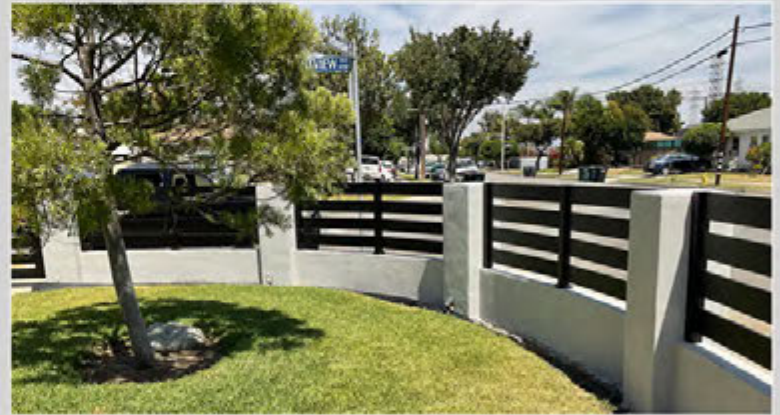

Modern Gates & Fences

PRE-FABRICATED PROFILES

Our pre-fabricated aluminum profiles are perfect for any kind of gate or fence project. Our profiles have an industry leading wall thickness of 2mm, made from aluminum 6061 T6, which gives our gates and fences the highest durability and strength. We finish our aluminum with a premium powder coating process that not only looks beautiful, but will withstand the unique Hawaiian climate.

ENDLESS DESIGNS

We love our gates and fencing so much we have actually installed them in our own homes. It is the first thing visitors see and we believe gates and fencing should be both stunning and strong. Our patented system allows for both. With it's unique horizontal design, our powder-coated aluminum fencing is incredibly light weight and is engineered to be easily customizable, providing our customers with a broad range of elegant designs for full or partial privacy. Available in several colors, we know you will find the perfect combination of style and color for your home!

POOL FENCE

MODERN PATIO RAILING

CURB APPEAL

SIDE YARD GATE

PRIVACY FENCE AND GATE

MODERN SIDE GATES

SIDE MOUNT RAILING

COMMERCIAL FENCE AND GATES

WALL TOPPER AND GATE

CURB APPEAL

SIDE GATE AND PANELS

SECURITY FENCE AND GATE

GATE ON A SLOPE

WALL TOPPER

PERIMETER FENCE

SIDE GATES